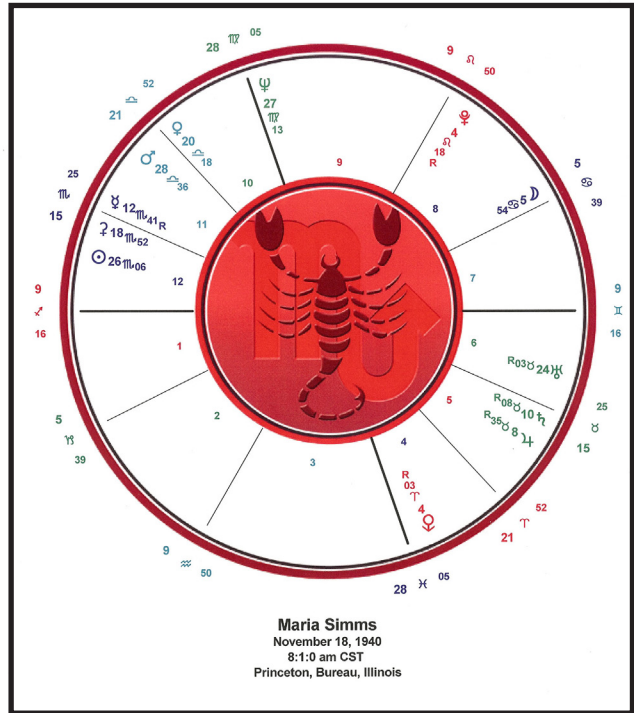

Zodiac Silhouette Art Chart Centers

These Art Chart Centers are adapted from Phil Morgavo's Desktop Zodiac designs on www.astrocom.com.

Aries – ZS-1

Taurus – ZS-2

Gemini – ZS-3

Cancer – ZS-4

Leo – ZS-5

Virgo – ZS-6

Aries

ZSC-1

Gemini

ZSC-3

Taurus

ZSC-2

Leo

ZSC-5

Cancer

ZSC-4

Sagittarius

ZSC-9

Scorpio

ZSC-8

Pisces

ZSC-12

Virgo

ZSC-6

Libra

ZSC-7

Capricorn

ZSC-10

Aquarius

ZSC-10