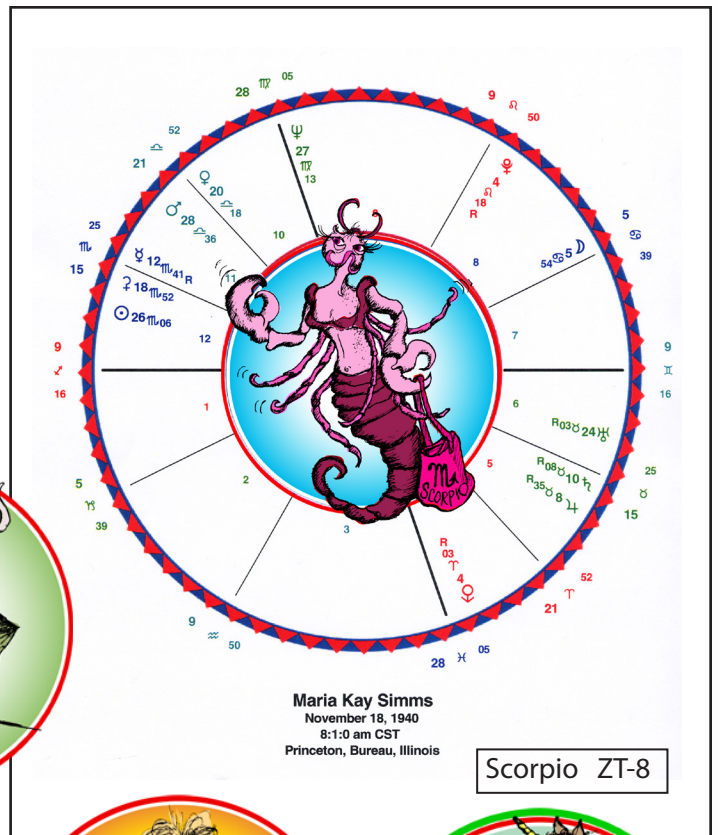

The Z-Toons Art Charts

Chart only — \$9.95

Chart matted and ready to frame—\$24.95

Art Mats are either white with black reveal or black with white reveal. State white mat (WM) or black mat (BM) when ordering. A matted art chart has front mat hinged to a backing board and comes enclosed in a clear, protective sleeve. Remove sleeve and place matted chart into any standard 11" x 14" frame.

Each chart center is shown with its Order Code. The outer rings will be similar to the full chart shown, but in coordinating colors to its center.

Aries ZTAC-1

Taurus ZTAC-2

Gemini ZTAC-3

Cancer ZTAC-4

Leo ZTAC-5

Virgo ZTAC-6

Libra ZTAC-7

Sagittarius ZTAC-9

Capricorn ZTAC-10

Aquarius ZTAC-11

Pisces ZTAC-12

The Z-Toon designs are also available as single Note Cards or in boxed sets of 12.